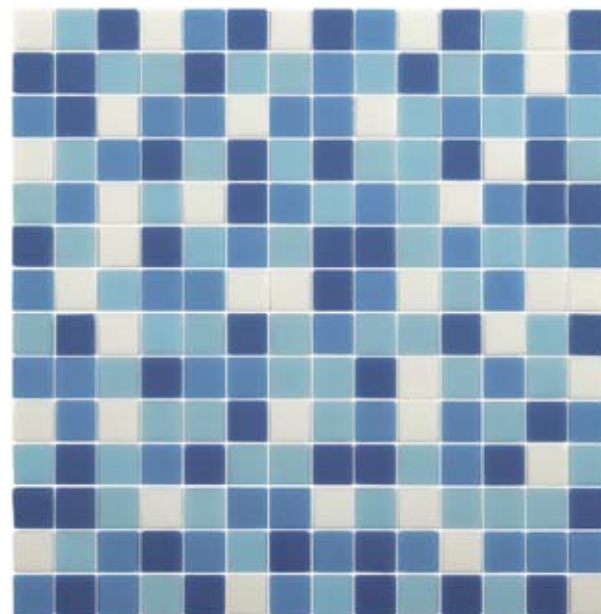

Visit the mixture configurator provided on our website
www.hisbalit.com
in order to create your own compositions

MOD. LONDRES (X)

Unicolor: 127A, 240A, 220B, 221A

MOD. COMILLAS (X)

Unicolor: 103A, 180A, 240A, 241A